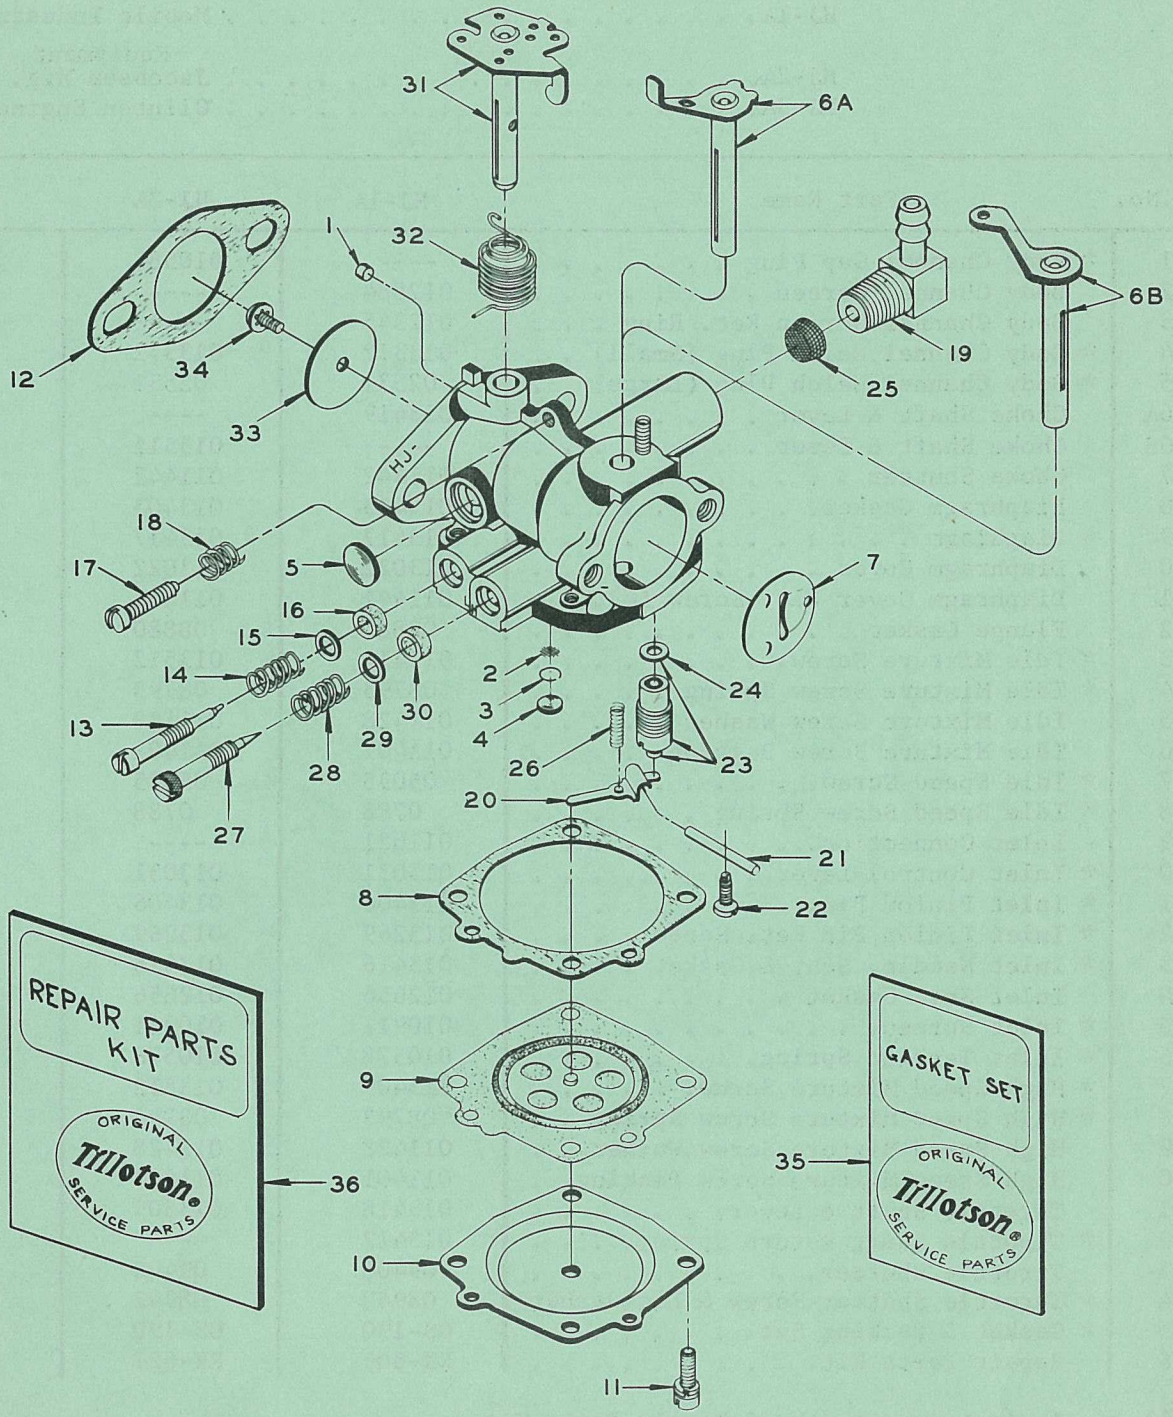

HJ Series PARTS LIST SECTION

Illustrations of Basic Parts standard throughout HJ Series Carburetor. For individual model listings see following pages.

Parts illustrated are typical in appearance, and may not look exactly like the part required.

Carburetor Model	Superseding Model	Equipment
HJ-1A		Mobile Industrial
		Equipment
HJ-2A		Jacobsen Mfg. Co.
HJ-3A		Clinton Engine Corp.

Ref.No.	Part Name	HJ-1A	HJ-2A	HJ-3A
1	* Body Channel Cup Plug	----	010588	010588
2	Body Channel Screen	012884	----	----
3	Body Channel Screen Ret. Ring	012345	----	----
4	* Body Channel Welch Plug (Small)	013372	013372	013372
5	* Body Channel Welch Plug (Large)	02531	02531	02531
6A	Choke Shaft & Lever	013419	----	013809
6B	Choke Shaft & Lever	----	013511	----
7	Choke Shutter	011442	011442	011442
8	Diaphragm Gasket	013403	013403	013403
9	* Diaphragm	013417	013417	013417
10	Diaphragm Cover	013022	013022	013022
11	Diaphragm Cover Ret. Screw (4)	011441	011441	011441
12	Flange Gasket	08880	08880	08880
13	* Idle Mixture Screw	013411	013512	013512
14	* Idle Mixture Screw Spring	08793	08793	08793
15	Idle Mixture Screw Washer	011428	011428	011428
16	Idle Mixture Screw Packing	011401	011401	011401
17	* Idle Speed Screw	05095	05095	05095
18	* Idle Speed Screw Spring	0788	0788	0788
19	Inlet Connection	011621	----	----
20	* Inlet Control Lever	013031	013031	013031
21	* Inlet Pinion Pin	013406	013406	013406
22	* Inlet Pinion Pin Ret. Screw	013269	013269	013269
23	* Inlet Needle, Seat & Gasket	013416	013416	013812
24	Inlet Seat Gasket	012656	012656	010165
25	* Inlet Screen	010911	010911	010911
26	* Inlet Tension Spring	010578	010578	013434
27	* High Speed Mixture Screw	013409	013512	013512
28	* High Speed Mixture Screw Spring	08793	08793	08793
29	High Speed Mixture Screw Washer	011428	011428	011428
30	High Speed Mixture Screw Packing	011401	011401	011401
31	Throttle Shaft & Lever	013418	013509	013807
32	* Throttle Shaft Return Spring	013412	----	013412
33	Throttle Shutter	09408	09408	09408
34	* Throttle Shutter Screw & Lockwasher	08942	08942	08942
35	* Gasket & Packing Set	GS-190	GS-190	GS-179
36	Repair Parts Kit	RK-609	RK-627	RK-647

(* Indicates contents of Repair Parts Kit